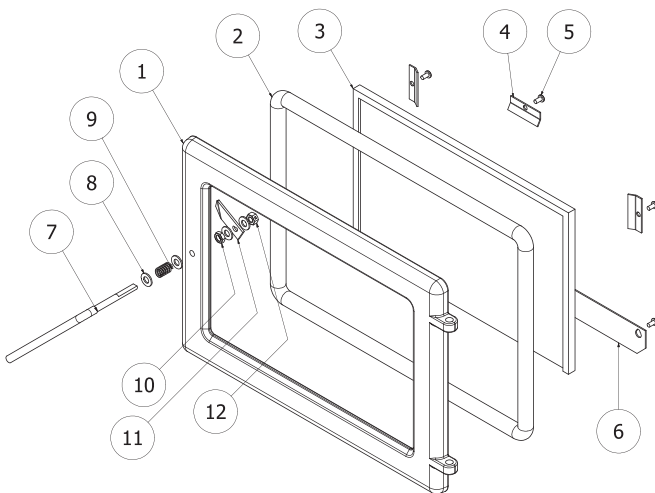

Key	Parts No.	Description	Qty.
31	89586	AUGER NIPPLE	1
32	40571	HINGE BLOCK (C-F-291)	2
33	86668	DAMPER ROD	1
34	891987	PLASTIC KNOB	3
35	891700	SPRING HANDLE (C-D-050BN)	1
36	891148	HANDLE, PLASTIC	1
37	80473	BLOWER, EXHAUST	1
38	80462	RECEPTACLE, 3 PRONG	1
39	80609	THERMODISC, SURFACE MOUNT, 210°	1
40	80610	THERMODISC, SURF MT, LOW LIMIT POF	1
41	80549	PRESSURE SWITCH	1
42	80461	POWER SUPPLY CORD	1
43	80591	BLOWER, DUAL FASCO (7058-1645)	1
44	80607	IGNITOR CARTRIDGE (C-E-IGN)	1
45	892124	WELDMENT, RIGHT BAFFLE	1
46	892123	WELDMENT, LEFT BAFFLE	1
47	892061	DECORATIVE PLATE, BRECKWELL FLAME	1
48	892057	PLATE, BACKING - FLAME	1
49	A-E-401	CIRC BD ALL MOD X P22 NEW STYLE	1
50	88100	GASKET, EXHAUST BLOWER	1
51	—	FACE PLATE DIGITAL 401 BD (4 SETTING)	1
52	80618	JUMPER WIRE - ROOM BLOWE	1
53	80608	WIRING HARNESS - MAIN (5520)	1
54	88118	GASKET, IGNITOR FLANGE	1
55	88168	GASKET, BURNPOT HOUSING	1
56	69710	WELDMENT, BURNPOT	1
57	83564	CLAMP, HOSE-1/2, SELF-COMPEN.	1
58	83576	JAM NUT, 3/8-24	2
59	83575	HINGE PIN (.370 DIA X 1.00)	2

Complete Door Assembly - 69666			
Key	Parts No.	Description	Qty.
1	40578	Feed Door	1
2	88082	3/4" Round Rope Gasket-Black	4.8 ft.
3	892038	Door Glass	1
	88087	1/8 x 1 Window Gasket w/Adhesive	3 ft.
4	891977	Clip, Glass	3
5	83202	10-24 x 3/8 PH PN HD MS	6
6	891978	Air Wash Plate	1
7	891160	Door Handle	1
8	83547	Washer, 11/32"ID x 11/16"OD x 1/16 Thk.	4
9	83903	Spring	1
10	83547	Washer, 11/32"ID x 11/16"OD x 1/16 Thk.	4
11	83546	5/16-18 Jam Nut	1
12	83338	5/16-18 Lock Nut	1
N/S	891700	Spring Handle	1